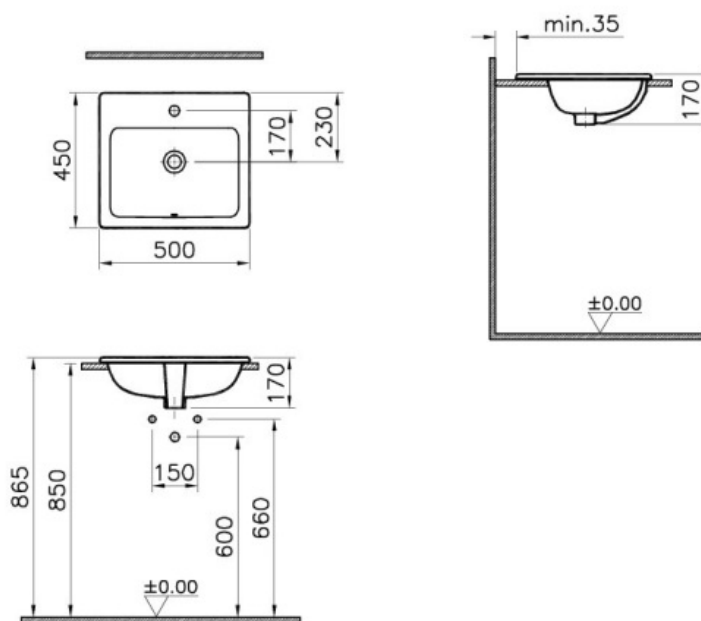

Description S20 Countertop Basin, 50cm with Middle Tap Hole, with Side Holes

Code 5464B003-0001
 Tap Hole Option Middle Tap Hole
 Overflow Hole With Hole
 CE Yes
 Material Ceramic
 NF Yes
 VitrAclean No
 Dimensions 50
 Colour White