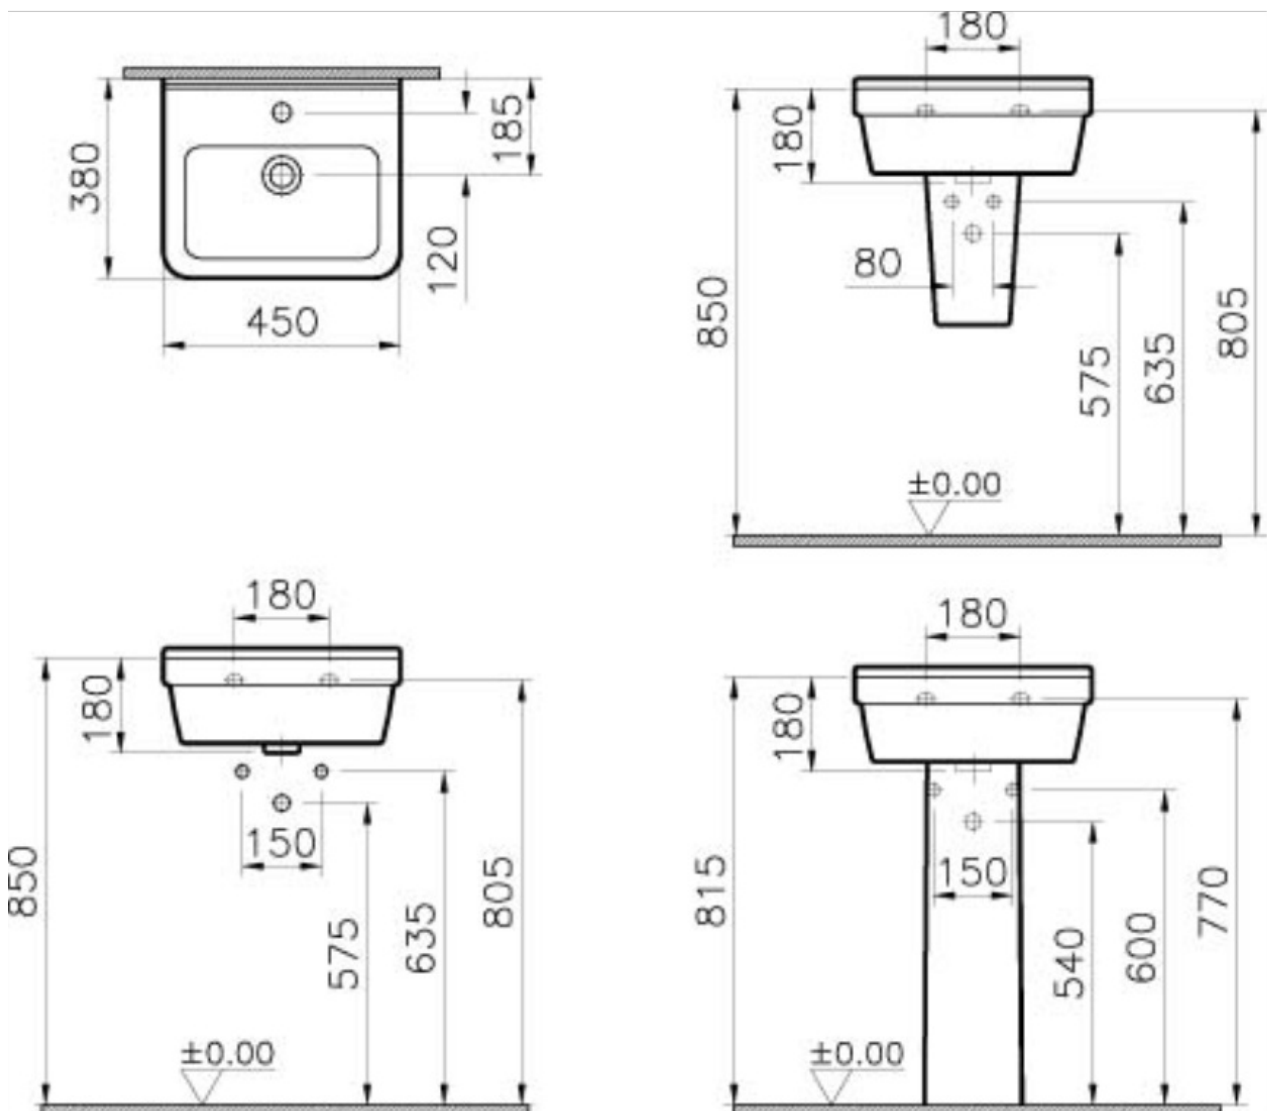

Description S50 WashBasin, 45cm with Middle Tap Hole, with Side Holes

Code 5308L003-0001  
 Tap Hole Option Middle Tap Hole  
 Overflow Hole With Hole  
 CE Yes  
 Material Ceramic  
 Compatible Products 5315 ++++ Trap Cover  
 VitrAclean No  
 Dimensions 45  
 Colour White