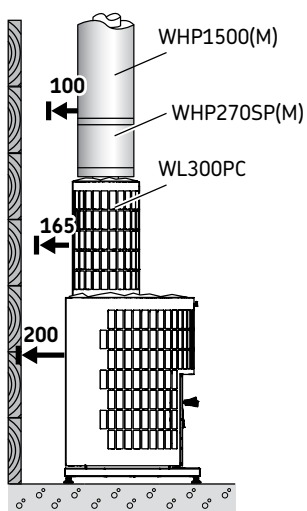

Harvia Cilindro chimney cover

Itm.nr. WL300PC

Let's sauna.

WKPC16S

WKPC20S

WL200PC

WHP1500

GLOBAL