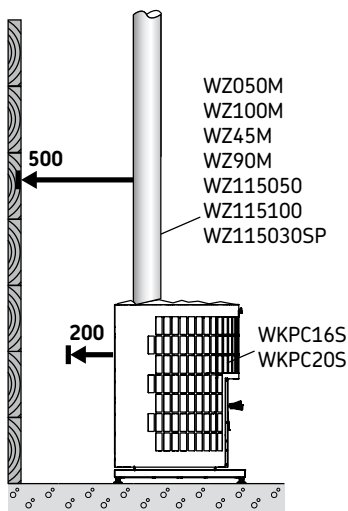

Harvia Cilindro chimney cover

Itm.nr. WL300PC

Let's sauna.

WKPC16S

WKPC20S

WL200PC

WHP1500

GLOBAL