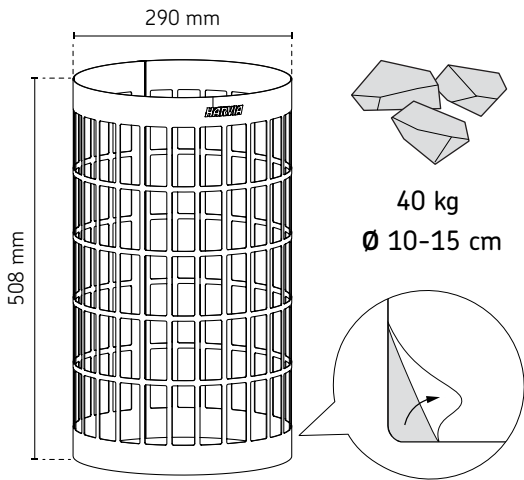

Harvia Cilindro chimney cover

Itm.nr. WL300PC

Let's sauna.

WKPC16S

WKPC20S

WL200PC

WHP1500

GLOBAL