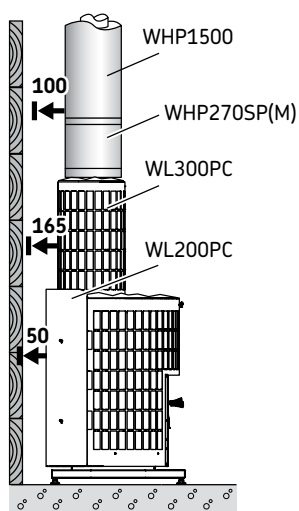

Harvia Cilindro chimney cover

Itm.nr. WL300PC

Let's sauna.

WKPC16S

WKPC20S

WL200PC

WHP1500

GLOBAL