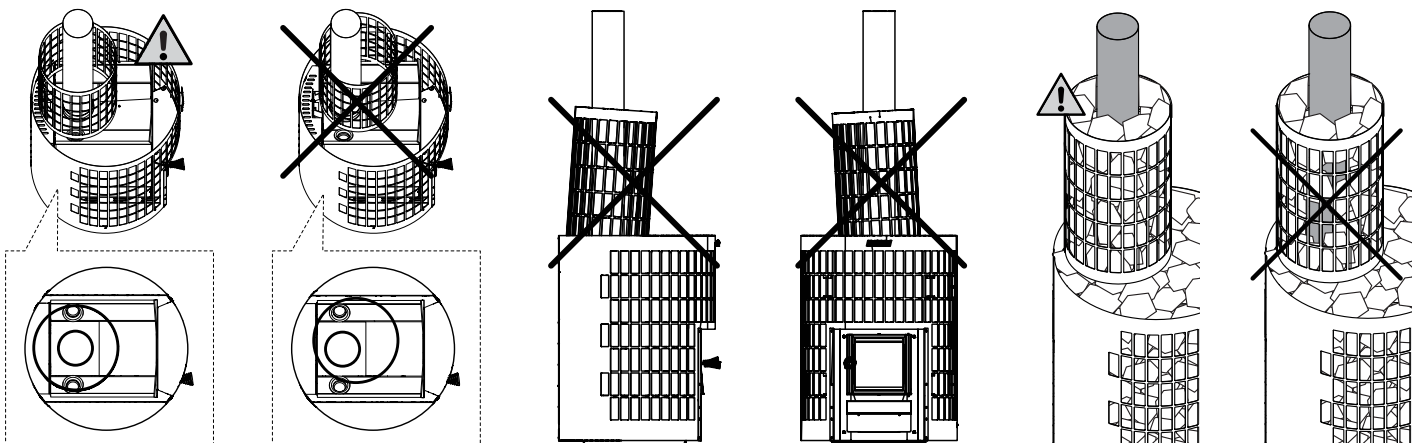

Harvia Cilindro chimney cover

Itm.nr. WL300PC

Let's sauna.

WKPC16S

WKPC20S

WL200PC

WHP1500

GLOBAL