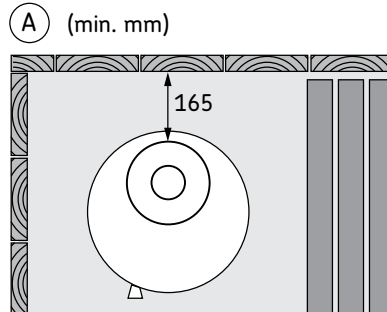

Harvia Cilindro chimney cover

Itm.nr. WL300PC

Let's sauna.

WKPC16S

WKPC20S

WL200PC

WHP1500

GLOBAL