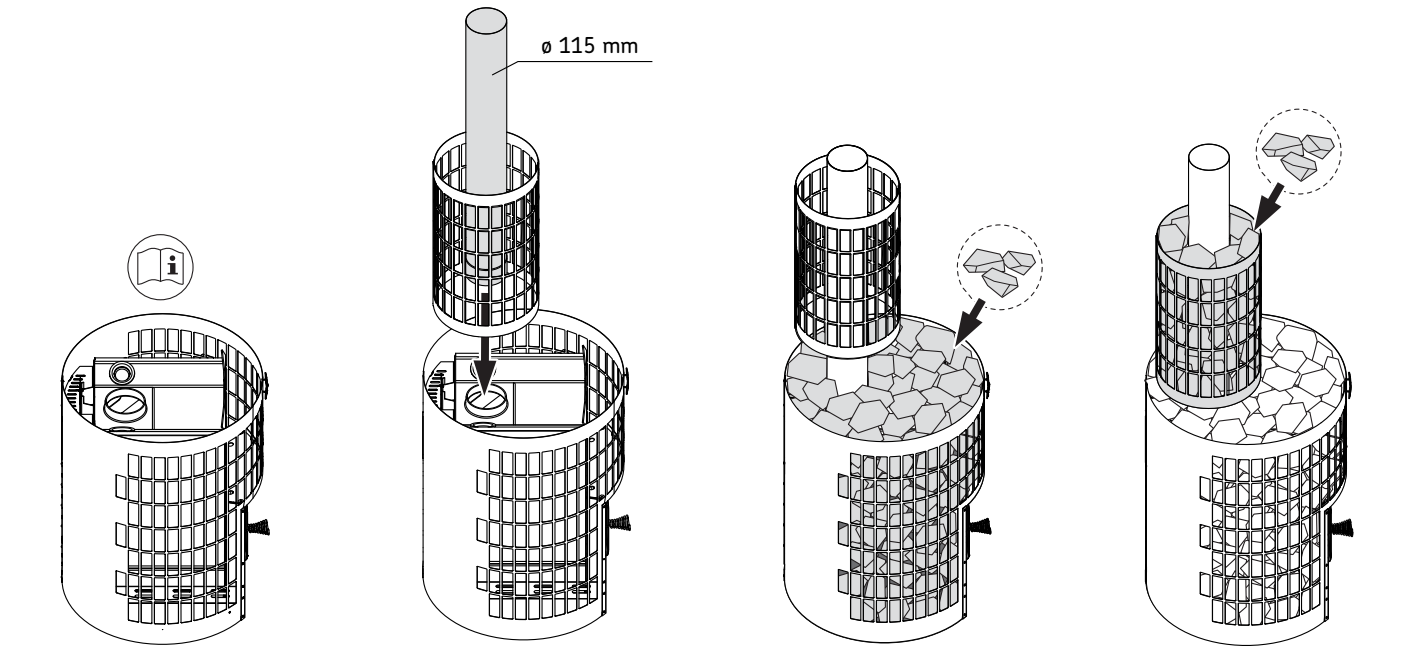

Harvia Cilindro chimney cover

Itm.nr. WL300PC

Let's sauna.

WKPC16S

WKPC20S

WL200PC

WHP1500

GLOBAL