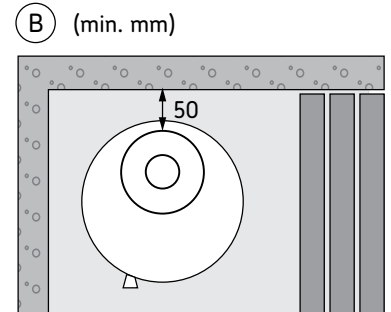

Harvia Cilindro chimney cover

Itm.nr. WL300PC

Let's sauna.

WKPC16S

WKPC20S

WL200PC

WHP1500

GLOBAL