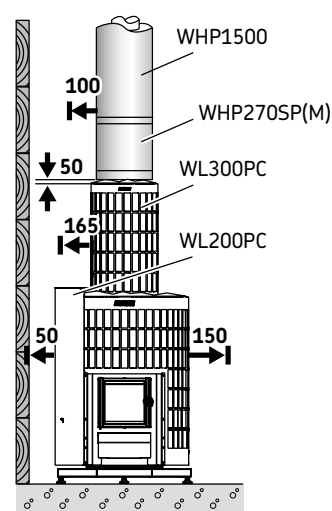

Harvia Cilindro chimney cover

Itm.nr. WL300PC

Let's sauna.

WKPC16S

WKPC20S

WL200PC

WHP1500

GLOBAL