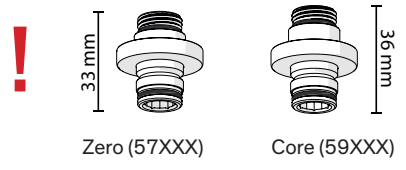

SWIVEL SPOUT
 For bath tub

Silhouet thermostat

Core thermostat
Zero thermostat

INSTALLATION OF SWIVEL SPOUT FOR A.

A

B

C

D

E

F

INSTALLATION OF SWIVEL SPOUT FOR B.

G

H

I

J

K