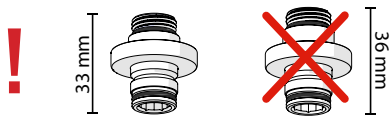

C

D

E

F

INSTALLATION OF SWIVEL SPOUT FOR B.

G

H