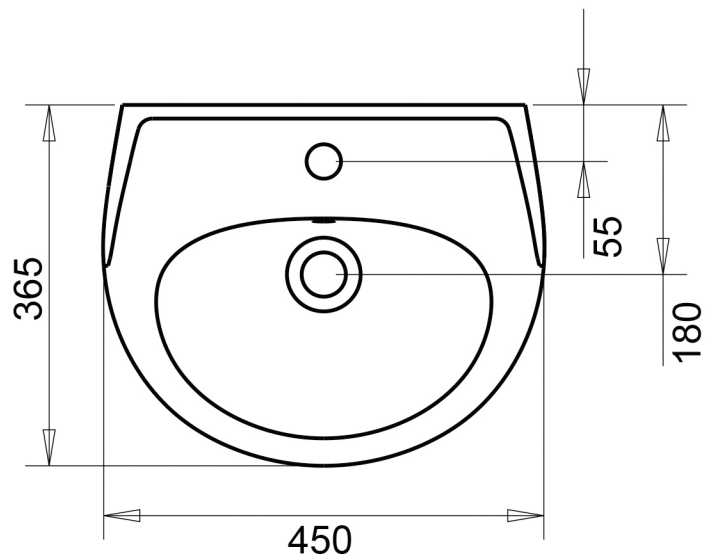

# AQUALINE

Valamu Aqualine 45cm  
Code: 11001  
450x365x180