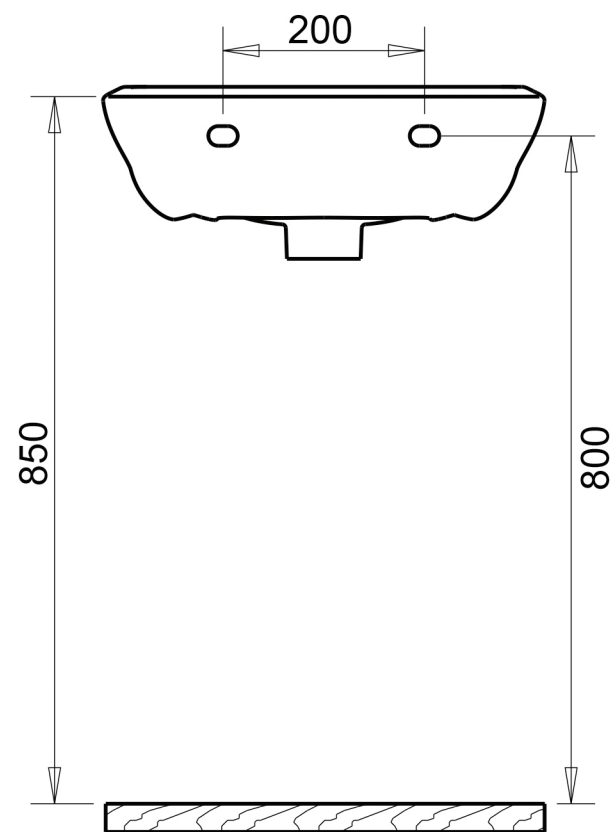

# AQUALINE

Valamu Aqualine 45cm  
Code: 11001  
450x365x180