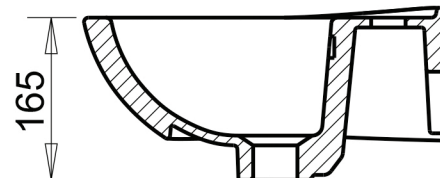

# AQUALINE

Valamu Aqualine 45cm  
Code: 11001  
450x365x180