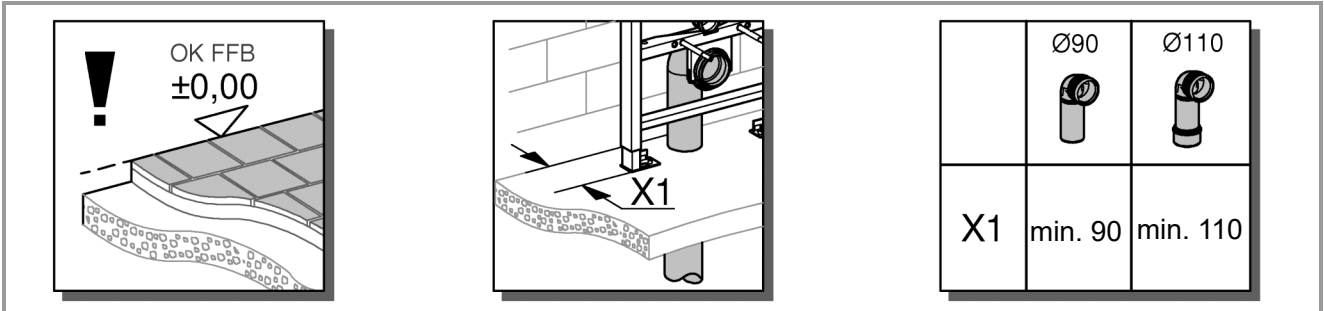

RAPID SL Slim Cistern
DESIGN + ENGINEERING
GROHE GERMANY

99.1391.131/ÄM 249944/03.21

www.grohe.com

*Pure Freude
 an Wasser*

* = (not included)

2 - 4

5 - 6

A	B
50x50x0,6 75x50x0,6	50x40x2 75x40x2

2 - 4

A	B	C
50x50x0,6 75x50x0,6	50x40x2 75x40x2	300x620x24

6

7

8

9

		X	Y	Z
39 687 000		50mm	92mm	
39 685 00F 39 686 00D		50mm	92mm	

Pure Freude
an Wasser