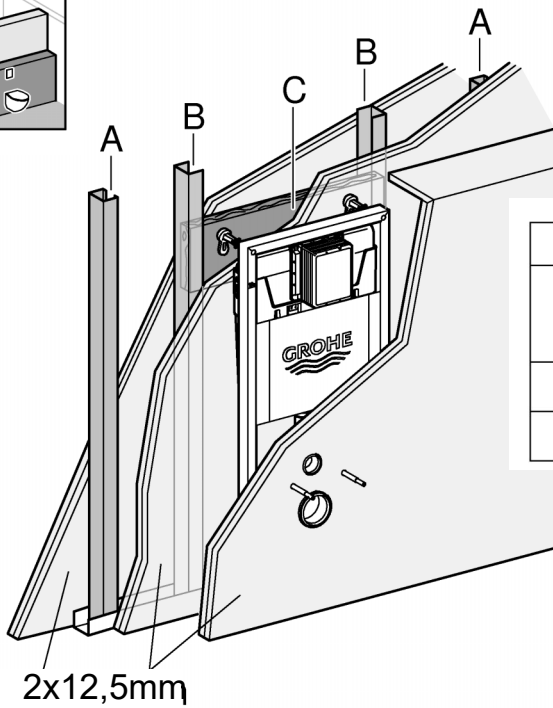

RAPID SL Slim Cistern
DESIGN + ENGINEERING
GROHE GERMANY

99.1391.131/ÄM 249944/03.21

www.grohe.com

*Pure Freude
 an Wasser*

* = (not included)

2 - 4

5 - 6

A	B
50x50x0,6 75x50x0,6	50x40x2 75x40x2

2 - 4

A	B	C
50x50x0,6 75x50x0,6	50x40x2 75x40x2	300x620x24

6

7

8

9

		X	Y	Z
39 687 000		50mm	92mm	
39 685 00F 39 686 00D		50mm	92mm	

Pure Freude
an Wasser