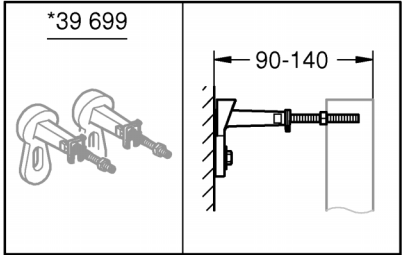

RAPID SL Slim Cistern
DESIGN + ENGINEERING
GROHE GERMANY

99.1391.131/ÄM 249944/03.21

www.grohe.com

*Pure Freude
 an Wasser*

* = (not included)

2 - 4

5 - 6

A	B
50x50x0,6 75x50x0,6	50x40x2 75x40x2

2 - 4

A	B	C
50x50x0,6 75x50x0,6	50x40x2 75x40x2	300x620x24

6

7

8

9

		X	Y	Z
39 687 000		50mm	92mm	
39 685 00F 39 686 00D		50mm	92mm	

Pure Freude
an Wasser