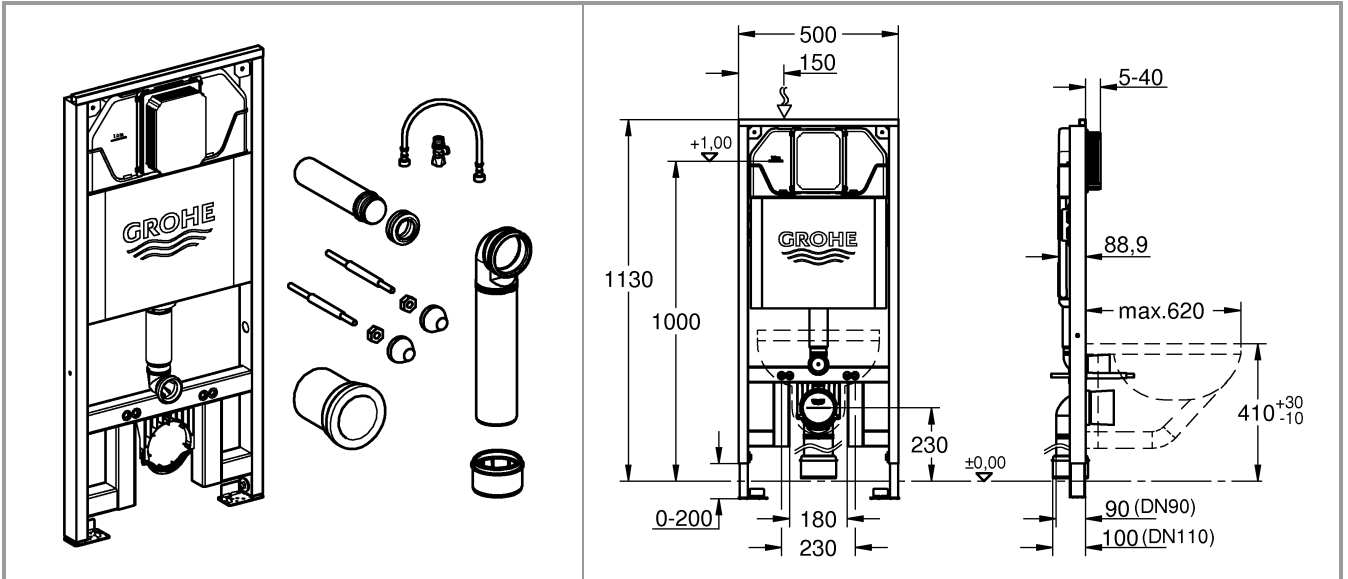

RAPID SL Slim Cistern
DESIGN + ENGINEERING
GROHE GERMANY

99.1391.131/ÄM 249944/03.21

www.grohe.com

*Pure Freude
 an Wasser*

* = (not included)

2 - 4

5 - 6

A	B
50x50x0,6 75x50x0,6	50x40x2 75x40x2

2 - 4

A	B	C
50x50x0,6 75x50x0,6	50x40x2 75x40x2	300x620x24

6

7

8

9

		X	Y	Z
39 687 000		50mm	92mm	
39 685 00F 39 686 00D		50mm	92mm	

Pure Freude
an Wasser