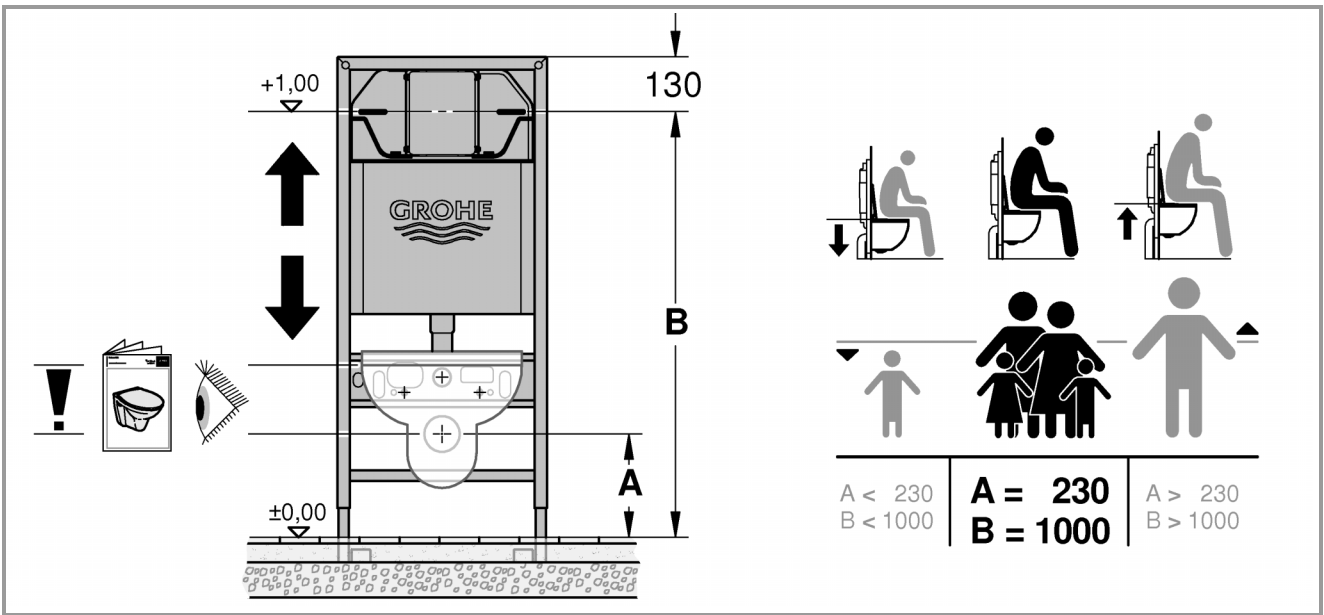

RAPID SL Slim Cistern
DESIGN + ENGINEERING
GROHE GERMANY

99.1391.131/ÄM 249944/03.21

www.grohe.com

*Pure Freude
 an Wasser*

* = (not included)

2 - 4

5 - 6

A	B
50x50x0,6 75x50x0,6	50x40x2 75x40x2

2 - 4

A	B	C
50x50x0,6 75x50x0,6	50x40x2 75x40x2	300x620x24

6

7

8

9

		X	Y	Z
39 687 000		50mm	92mm	
39 685 00F 39 686 00D		50mm	92mm	

Pure Freude
an Wasser