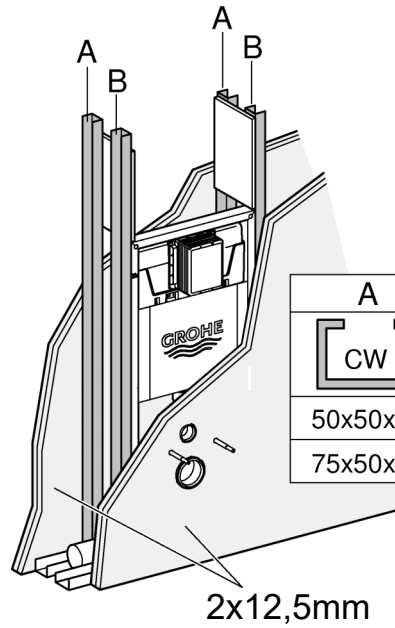

RAPID SL Slim Cistern
DESIGN + ENGINEERING
GROHE GERMANY

99.1391.131/ÄM 249944/03.21

www.grohe.com

*Pure Freude
 an Wasser*

* = (not included)

2 - 4

5 - 6

A	B
50x50x0,6 75x50x0,6	50x40x2 75x40x2

2 - 4

A	B	C
50x50x0,6 75x50x0,6	50x40x2 75x40x2	300x620x24

6

7

8

9

		X	Y	Z
39 687 000		50mm	92mm	
39 685 00F 39 686 00D		50mm	92mm	

Pure Freude
an Wasser