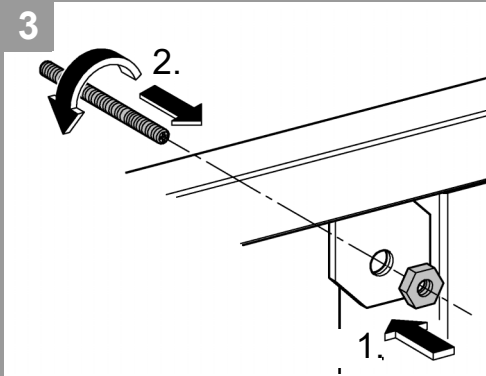

RAPID SL Slim Cistern
DESIGN + ENGINEERING
GROHE GERMANY

99.1391.131/ÄM 249944/03.21

www.grohe.com

*Pure Freude
 an Wasser*

* = (not included)

2 - 4

5 - 6

A	B
50x50x0,6 75x50x0,6	50x40x2 75x40x2

2 - 4

A	B	C
50x50x0,6 75x50x0,6	50x40x2 75x40x2	300x620x24

6

7

8

9

		X	Y	Z
39 687 000		50mm	92mm	
39 685 00F 39 686 00D		50mm	92mm	

Pure Freude
an Wasser