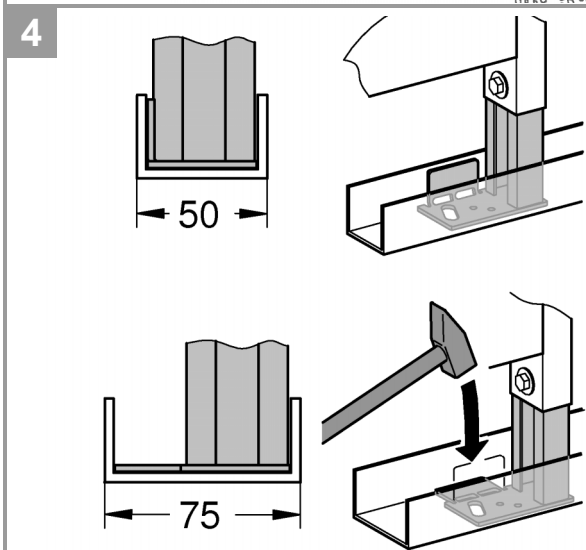

RAPID SL Slim Cistern
DESIGN + ENGINEERING
GROHE GERMANY

99.1391.131/ÄM 249944/03.21

www.grohe.com

*Pure Freude
 an Wasser*

* = (not included)

2 - 4

5 - 6

A	B
50x50x0,6 75x50x0,6	50x40x2 75x40x2

2 - 4

A	B	C
50x50x0,6 75x50x0,6	50x40x2 75x40x2	300x620x24

6

7

8

9

		X	Y	Z
39 687 000		50mm	92mm	
39 685 00F 39 686 00D		50mm	92mm	

Pure Freude
an Wasser