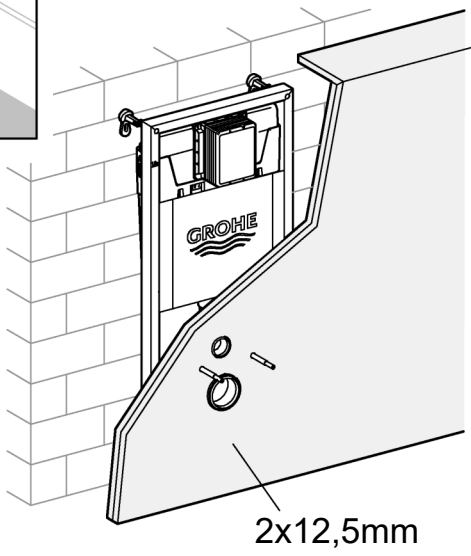

RAPID SL Slim Cistern
DESIGN + ENGINEERING
GROHE GERMANY

99.1391.131/ÄM 249944/03.21

www.grohe.com

*Pure Freude
 an Wasser*

* = (not included)

2 - 4

5 - 6

A	B
50x50x0,6 75x50x0,6	50x40x2 75x40x2