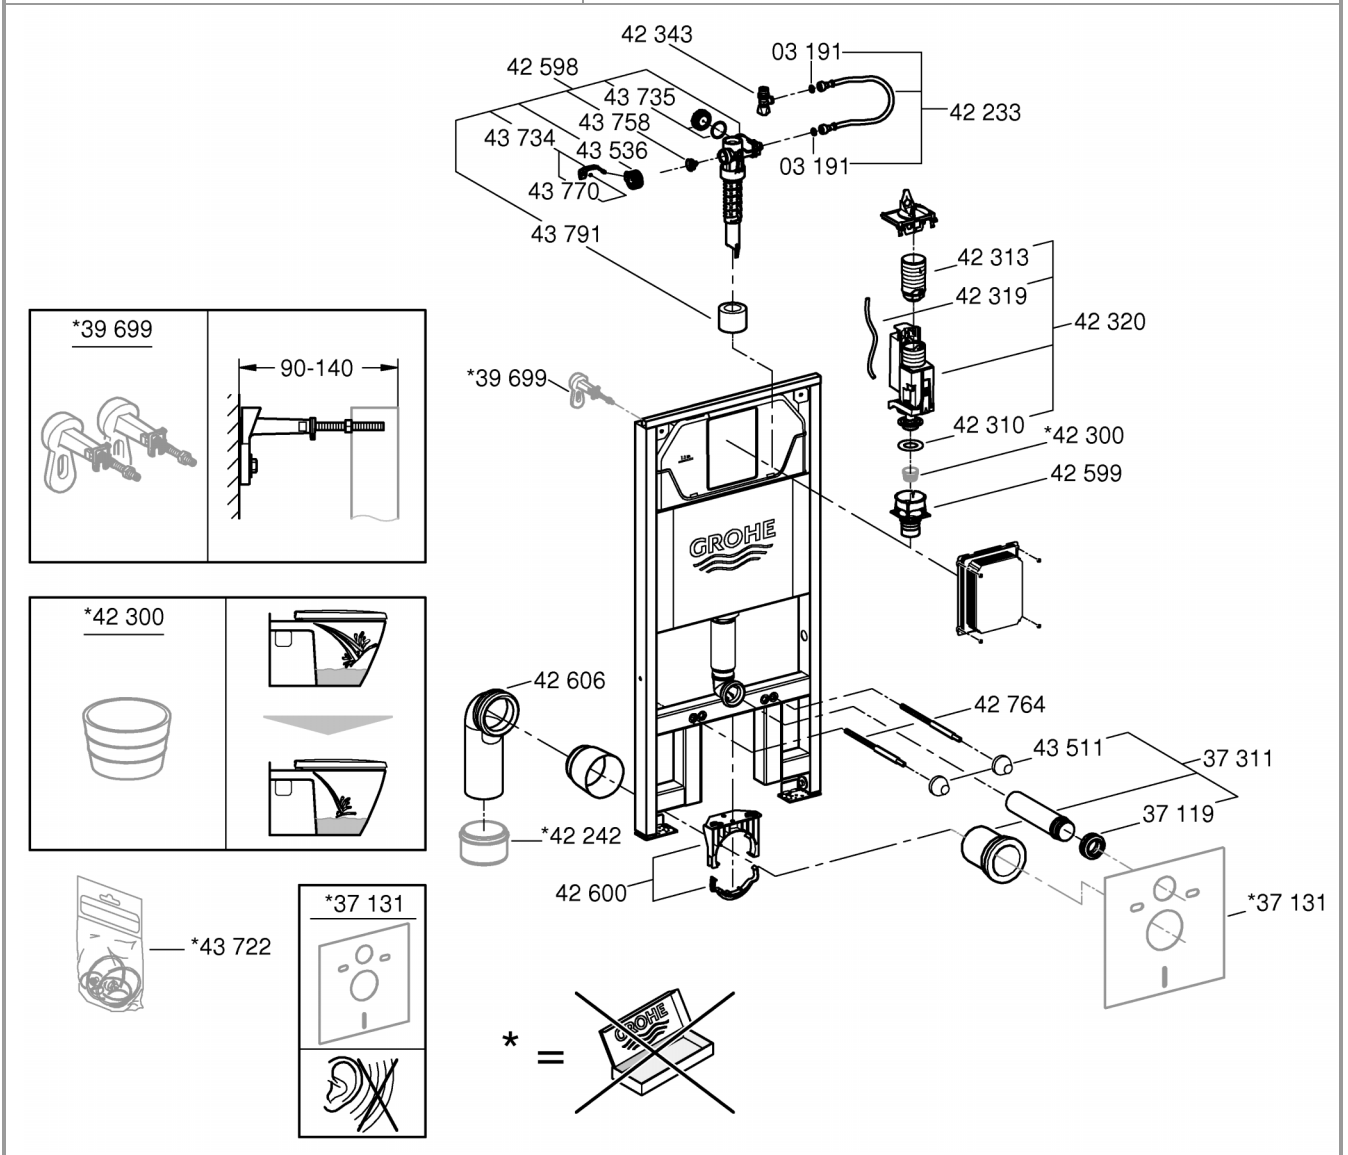

RAPID SL Slim Cistern
DESIGN + ENGINEERING
GROHE GERMANY

99.1391.131/ÄM 249944/03.21

www.grohe.com

*Pure Freude
 an Wasser*

* = (not included)

2 - 4

5 - 6

A	B
50x50x0,6 75x50x0,6	50x40x2 75x40x2