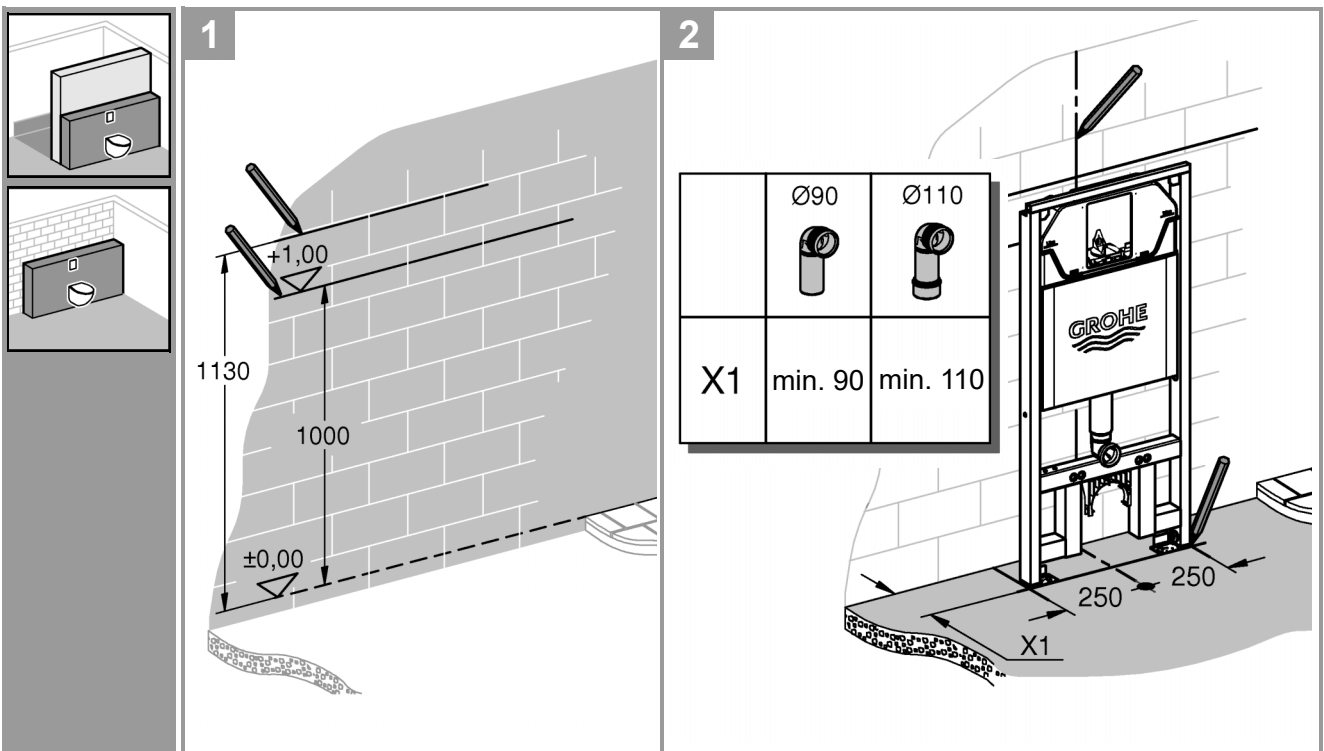

RAPID SL Slim Cistern
DESIGN + ENGINEERING
GROHE GERMANY

99.1391.131/ÄM 249944/03.21

www.grohe.com

*Pure Freude
 an Wasser*

* = (not included)

2 - 4

5 - 6

A	B
50x50x0,6 75x50x0,6	50x40x2 75x40x2

2 - 4

A	B	C
50x50x0,6 75x50x0,6	50x40x2 75x40x2	300x620x24

6

7

8

9

		X	Y	Z
39 687 000		50mm	92mm	
39 685 00F 39 686 00D		50mm	92mm	

Pure Freude
an Wasser