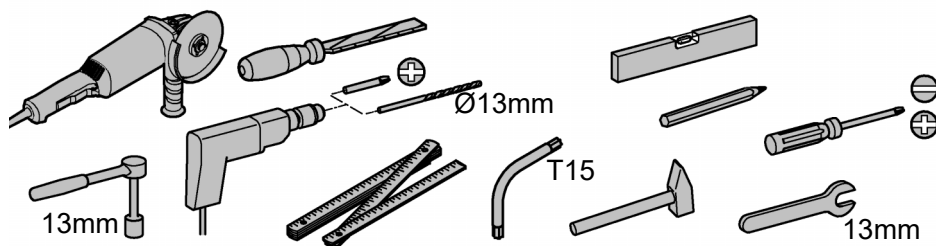

RAPID SL Slim Cistern
DESIGN + ENGINEERING
GROHE GERMANY

99.1391.131/ÄM 249944/03.21

www.grohe.com

*Pure Freude
 an Wasser*

* = (not included)

2 - 4

5 - 6

A	B
50x50x0,6 75x50x0,6	50x40x2 75x40x2

2 - 4

A	B	C
50x50x0,6 75x50x0,6	50x40x2 75x40x2	300x620x24

6

7

8

9

		X	Y	Z
39 687 000		50mm	92mm	
39 685 00F 39 686 00D		50mm	92mm	

Pure Freude
an Wasser