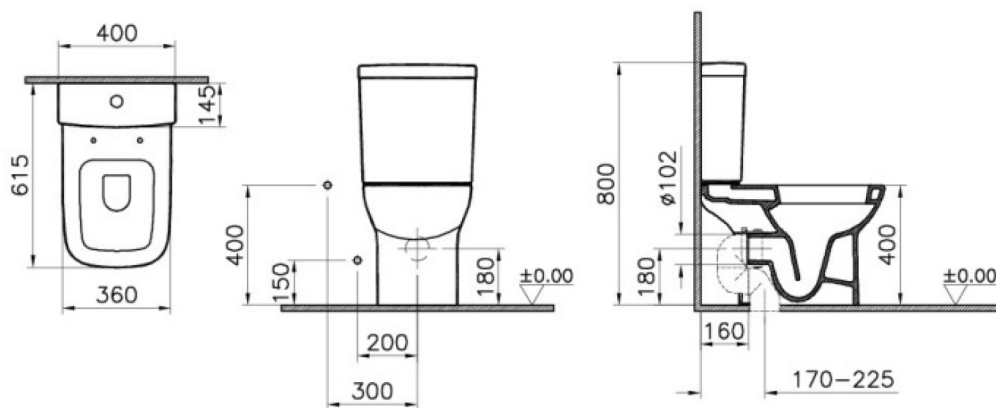

Description S20 Close-Coupled WC Pan

Code	5513L003-0075
Product Properties	Water Saving
Connection Type	Universal Outlet
Bidet Nozzle Inlet	Without Nozzle
CE	Yes
Material	Ceramic
NF	Yes
Compatible Products	77 ++++ Toilet Seat
VitrAclean	No
Colour	White
Water Capacity	2,5-4 L(Adjustable)

Standart baglanti  
Standard connection  
Standard Verbindung