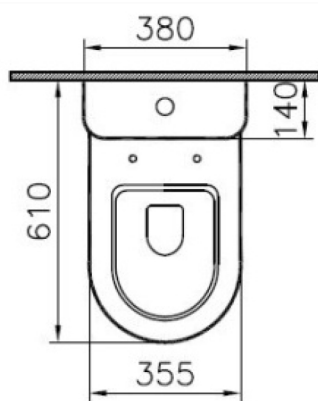

Description Zentrum Close-Coupled WC Pan, 60cm

Code 5781B003-0075
 Product Properties Easy Installation
 Connection Type Wall-Hung
 Bidet Nozzle Inlet Without Nozzle
 Water Capacity 2,5-4 L(Adjustable)
 VitrAclean No
 Dimensions 60
 Colour White

Yandan girisli
 Side inlet
 Zulauf seitlich