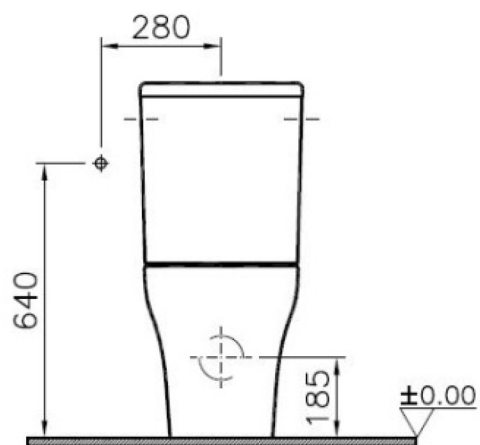

Description Zentrum Close-Coupled WC Pan, 60cm

Code 5781B003-0075
 Product Properties Easy Installation
 Connection Type Wall-Hung
 Bidet Nozzle Inlet Without Nozzle
 Water Capacity 2,5-4 L(Adjustable)
 VitrAclean No
 Dimensions 60
 Colour White

Yandan girisli
 Side inlet
 Zulauf seitlich