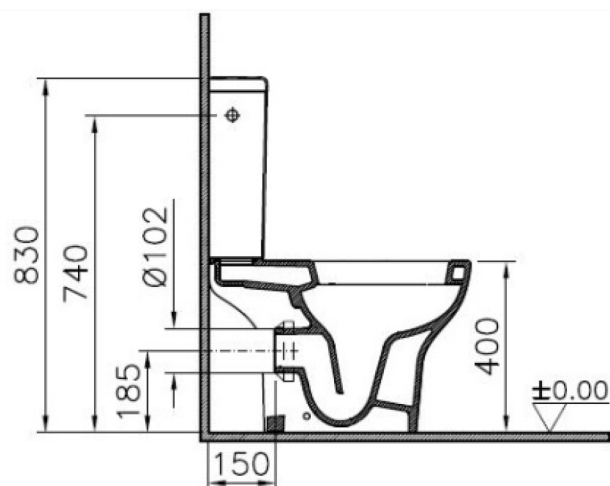

Description Zentrum Close-Coupled WC Pan, 60cm

Code 5781B003-0075
 Product Properties Easy Installation
 Connection Type Wall-Hung
 Bidet Nozzle Inlet Without Nozzle
 Water Capacity 2,5-4 L(Adjustable)
 VitrAclean No
 Dimensions 60
 Colour White

Yandan girisli
 Side inlet
 Zulauf seitlich