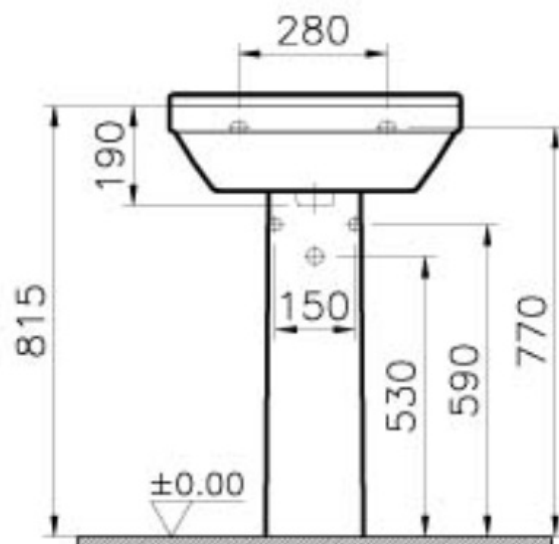

Description S50 WashBasin, 55cm with Middle Tap Hole, with Side Holes

Code 5309L003-0001
 Tap Hole Option Middle Tap Hole
 Overflow Hole With Hole
 CE Yes
 Material Ceramic
 Compatible Products 6936 ++++ Pedestal
 VitrAclean No
 Dimensions 55
 Colour White