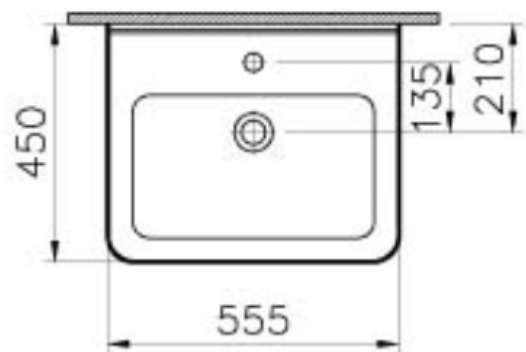

Description S50 WashBasin, 55cm with Middle Tap Hole, with Side Holes

Code 5309L003-0001
 Tap Hole Option Middle Tap Hole
 Overflow Hole With Hole
 CE Yes
 Material Ceramic
 Compatible Products 6936 ++++ Pedestal
 VitrAclean No
 Dimensions 55
 Colour White