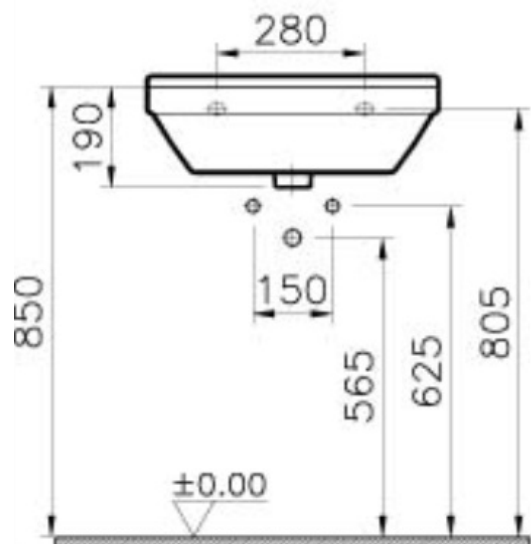

Description S50 WashBasin, 55cm with Middle Tap Hole, with Side Holes

Code 5309L003-0001
 Tap Hole Option Middle Tap Hole
 Overflow Hole With Hole
 CE Yes
 Material Ceramic
 Compatible Products 6936 ++++ Pedestal
 VitrAclean No
 Dimensions 55
 Colour White