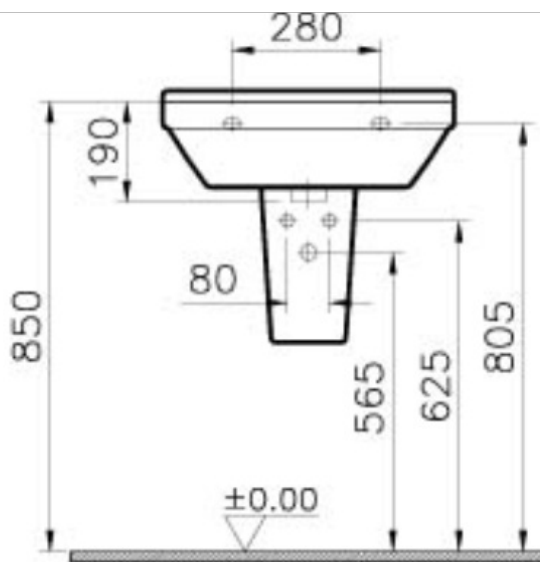

Description S50 WashBasin, 55cm with Middle Tap Hole, with Side Holes

Code 5309L003-0001
 Tap Hole Option Middle Tap Hole
 Overflow Hole With Hole
 CE Yes
 Material Ceramic
 Compatible Products 6936 ++++ Pedestal
 VitrAclean No
 Dimensions 55
 Colour White